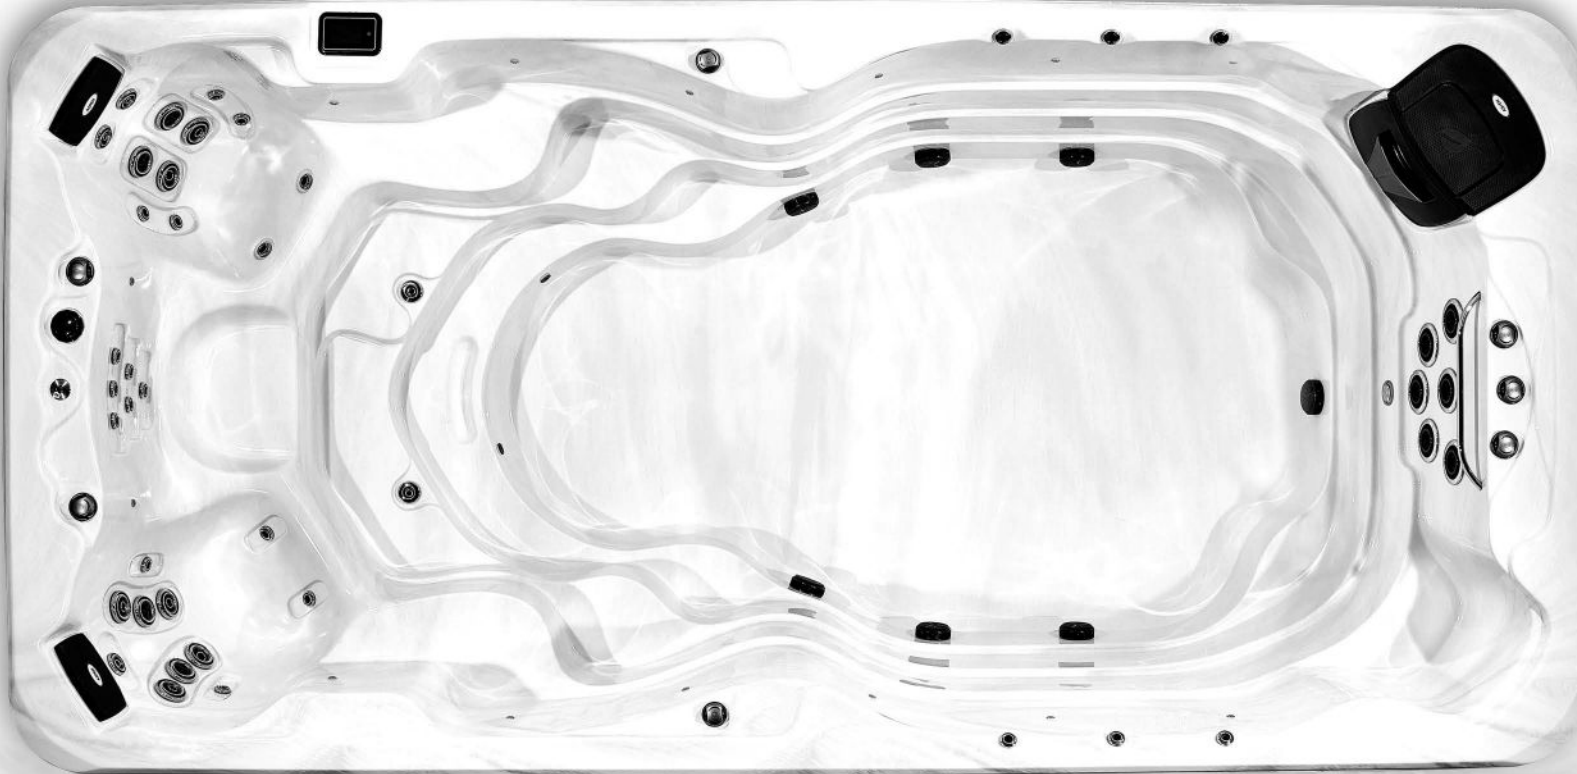

WATER IN MOTION

16' S.W.I.M. SPA

Amenities

- 2 Headrests
- 18" SS Exercise Bar
- 6 Roman Laminars
- Top Load Filter
- Swim Tether Mount

Features

- 2 Captain's Chairs
- 1 Rowing / Bench Seat
- 1 Recovery Seat
- Dual 3-Tier Steps
- Swim Lane 134" x 83"

SERIES OVERVIEW

ES EXTREME

- 37 Total Jets
 - 6 110 GPM Swim-Power Turbo Jets
 - 31 Hydrotherapy Jets
- 4 Total Pumps
 - 3 Swim Pumps
 - 1 Therapy Pump
- Full Chromatherapy LED Lighting w/Swim Jets
- K.1000 Touchscreen Control

GS GREAT

- 35 Total Jets
 - 4 110 GPM Swim-Power Turbo Jets
 - 31 Hydrotherapy Jets
- 3 Total Pumps
 - 2 Swim Pumps
 - 1 Therapy Pump
- Full Chromatherapy LED Lighting
- K.806 Digital Control

VS VALUE

- 23 Total Jets
 - 2 110 GPM Swim-Power Turbo Jets
 - 21 Hydrotherapy Jets
- 2 Total Pumps
 - 1 Swim Pump
 - 1 Therapy Pump
- Mini Chromatherapy LED Lighting
- K.506 Digital Control

Dimensions

- 190.5" x 94.5" x 54"
- Max Depth: 52"
- Max Spa Volume: 2000 gal
- Dry Weight: 2000 lb.
- Filled Weight: 18680 lb.