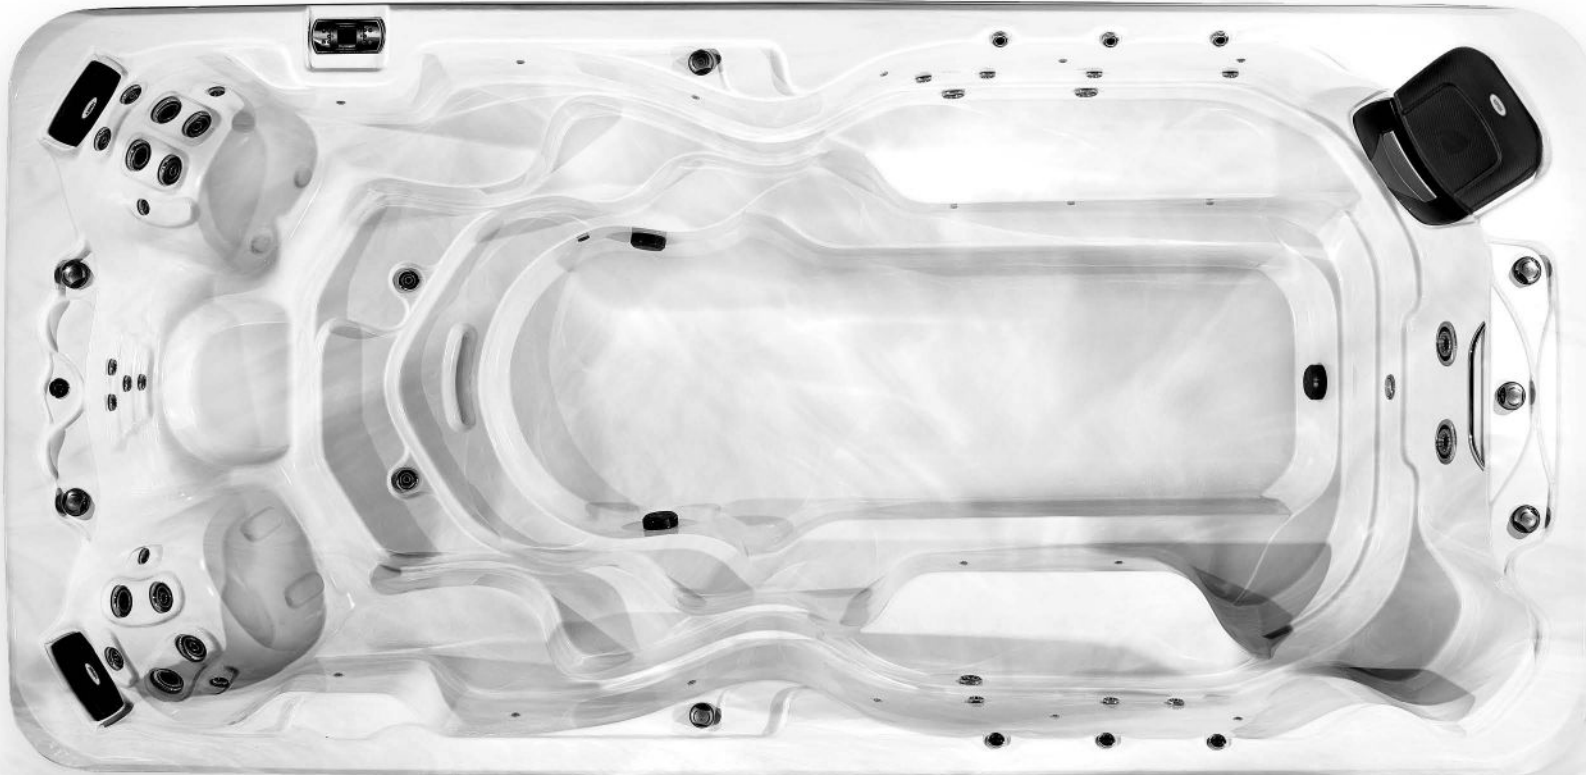

IMPECCABLE INNOVATION.

16' PARTY | S.W.I.M. SPA

Amenities

- 2 Headrests
- 18" SS Exercise Bar
- 6 Roman Laminars
- Top Load Filter
- Swim Tether Mount

Features

- 9 Total Seating Capacity
- 2 Captain's Chairs
- 1 Rowing / Bench Seat
- 1 Recovery Seat
- 5 Bench Seats
- Dual 3-Tier Steps
- Swim Lane 134" x 83"

Dimensions

- 190.5" x 94.5" x 54"
- Max Depth: 52"
- Max Spa Volume: 2000 gal
- Dry Weight: 2000 lb.
- Filled Weight: 18680 lb.

SERIES OVERVIEW

ES EXTREME

- 52 Total Jets
 - 2 110 GPM Swim-Power Turbo Jets
 - 50 Hydrotherapy Jets
- 3 Total Pumps
 - 1 Swim Pump
 - 2 Therapy Pumps
- Full Chromatherapy LED Lighting w/Swim Jets
- K.1000 Touchscreen Control

GS GREAT

- 33 Total Jets
 - 2 110 GPM Swim-Power Turbo Jets
 - 31 Hydrotherapy Jets
- 2 Total Pumps
 - 1 Swim Pump
 - 1 Therapy Pump
- Full Chromatherapy LED Lighting
- K.806 Digital Control

VS VALUE

- 23 Total Jets
 - 2 70 GPM Volcano Jets
 - 21 Hydrotherapy Jets
- 1 Total Pump
 - 1 Therapy Pump w/2 Power Diverters
- Mini Chromatherapy LED Lighting
- K.506 Digital Control