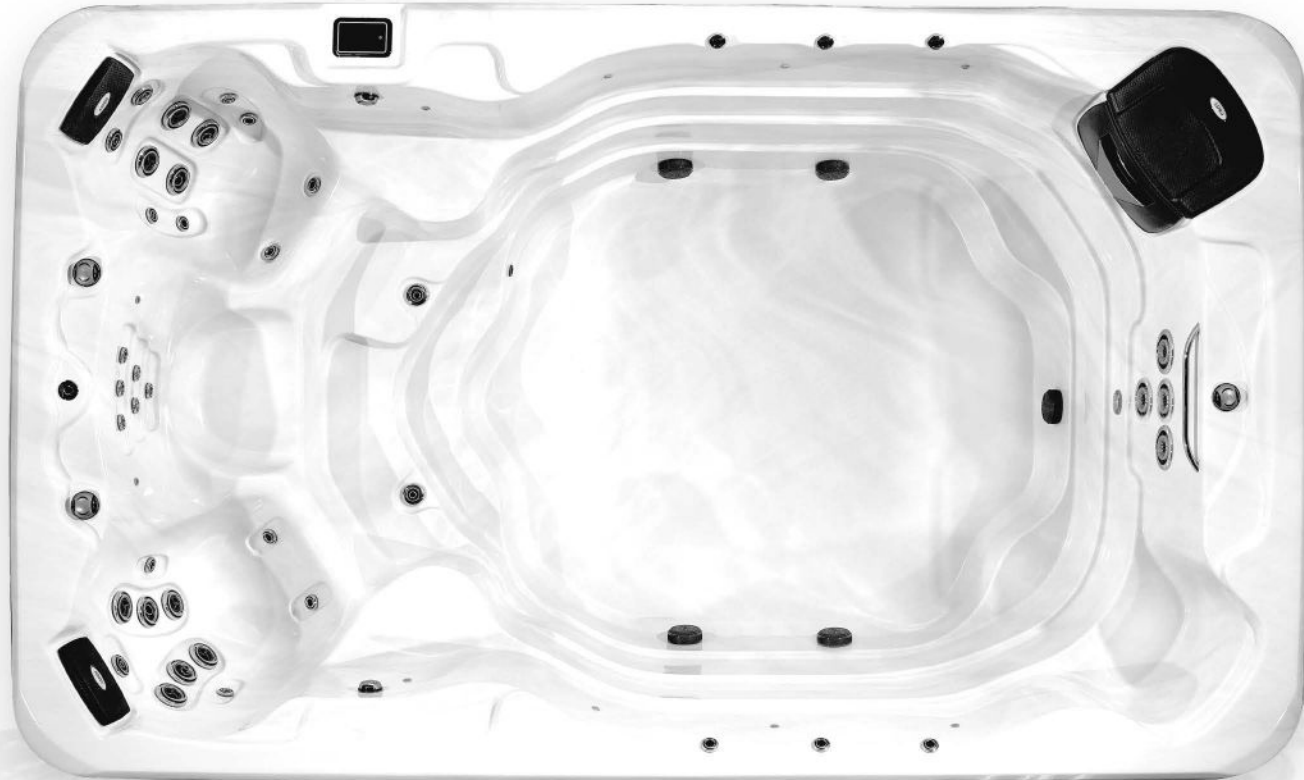

13' S.W.I.M. SPA

Amenities

- 2 Headrests
- 18" SS Exercise Bar
- 6 Roman Laminars
- Top Load Filter
- Swim Tether Mount

Features

- 2 Captain's Chairs
- 1 Rowing / Bench Seat
- 1 Recovery Seat
- Swim Lane 100" x 83"

Dimensions

- 154" x 94.5" x 54"
- Max Depth: 52"
- Max Spa Volume: 1625 gal
- Dry Weight: 1625 lb.
- Filled Weight: 15175 lb.

SERIES OVERVIEW

ES EXTREME

- 35 Total Jets
 - 4 110 GPM Swim-Power Turbo Jets
 - 31 Hydrotherapy Jets
- 3 Total Pumps
 - 2 Swim Pumps
 - 1 Therapy Pump
- Full Chromatherapy LED Lighting w/Swim Jets
- K.1000 Touchscreen Control

GS GREAT

- 33 Total Jets
 - 2 110 GPM Swim-Power Turbo Jets
 - 31 Hydrotherapy Jets
- 2 Total Pumps
 - 1 Swim Pump
 - 1 Therapy Pump
- Full Chromatherapy LED Lighting
- K.806 Digital Control

VS VALUE

- 23 Total Jets
 - 2 70 GPM Volcano Jets
 - 21 Hydrotherapy Jets
- 1 Total Pump
 - 1 Therapy Pump w/2 Power Diverters
- Mini Chromatherapy LED Lighting
- K.506 Digital Control