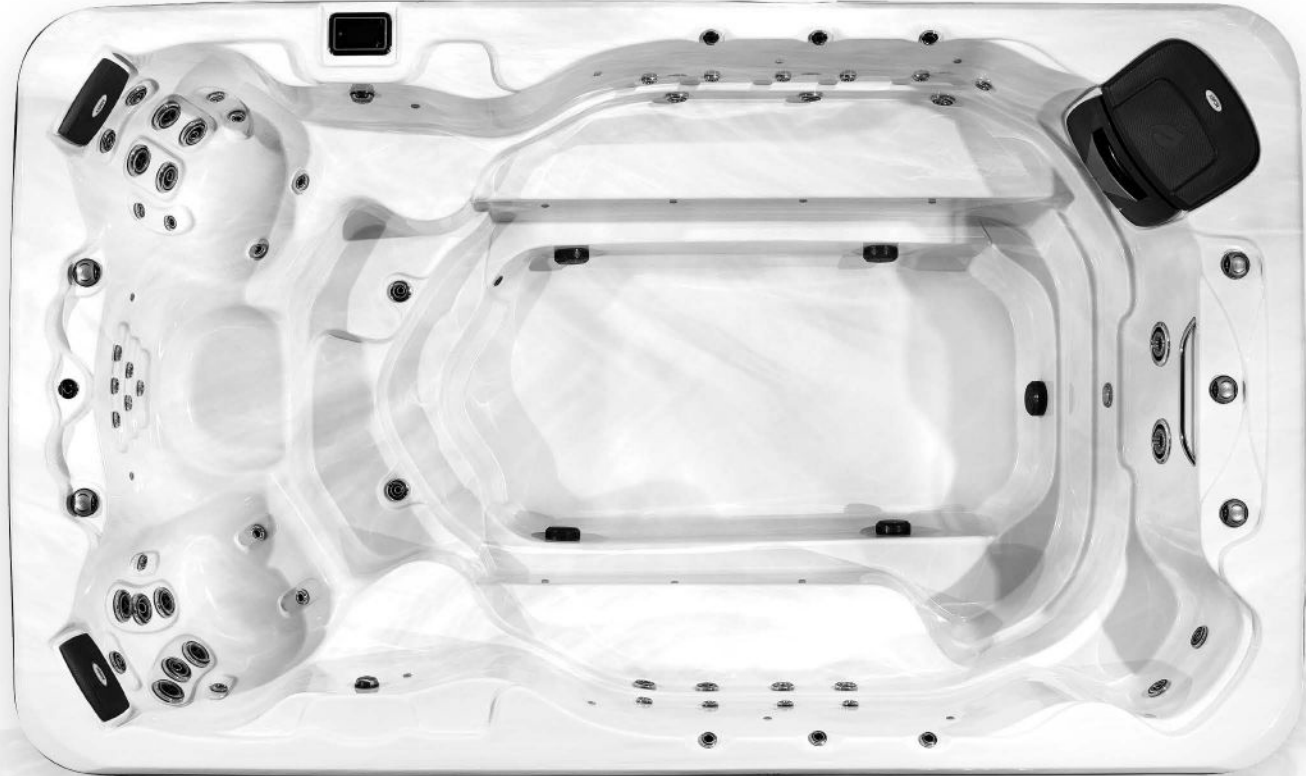

### Amenities

- 2 Headrests
- 18" SS Exercise Bar
- 6 Roman Laminars
- Top Load Filter
- Swim Tether Mount

### Features

- 9 Total Seating Capacity
- 2 Captain's Chairs
- 1 Rowing / Bench Seat
- 5 Bench Seats
- 1 Recovery Seat
- Swim Lane 100" x 83"

### Dimensions

- 154" x 94.5" x 54"
- Max Depth: 52"
- Max Spa Volume: 1625 gal
- Dry Weight: 1625 lb.
- Filled Weight: 15175 lb.

### GS GREAT

- 33 Total Jets
  - 2 110 GPM Swim-Power Turbo Jets
  - 31 Hydrotherapy Jets
- 2 Total Pumps
  - 1 Swim Pump
  - 1 Therapy Pump
- Full Chromatherapy LED Lighting
- K.806 Digital Control